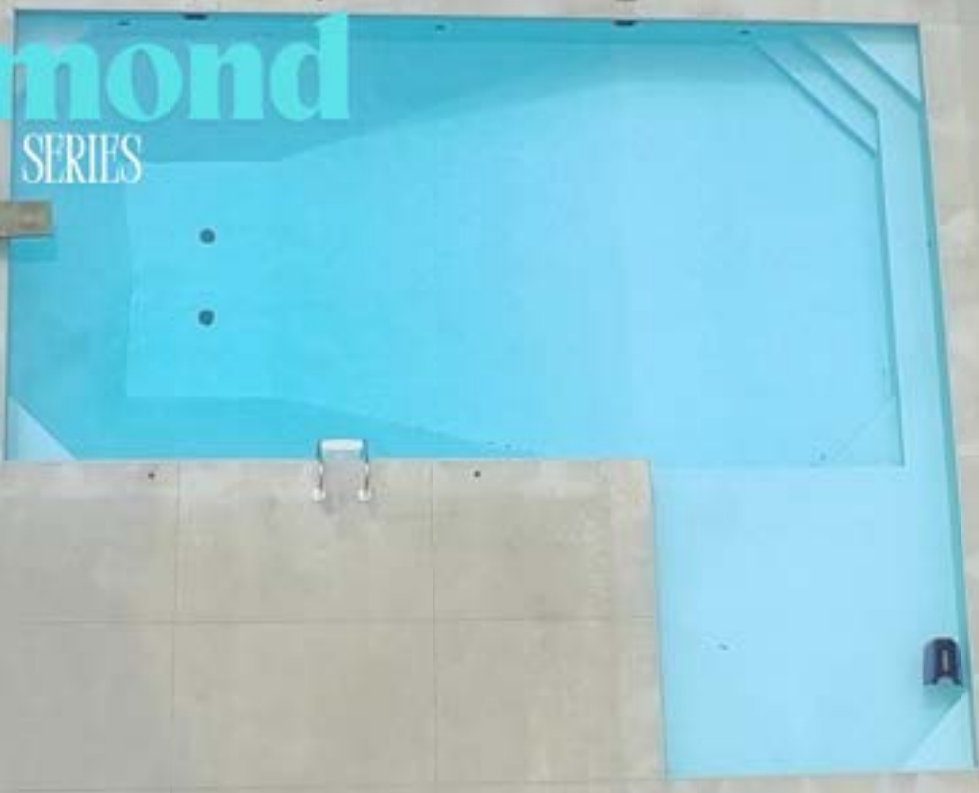

Diamond SERIES

COVE

Features:

- 30x36 L Shape Steel Frame Vinyl Liner
- 12x12 Custom Tanning Ledge
- Seating Ledge
- Shallow Area
- Deep End with Diving Board